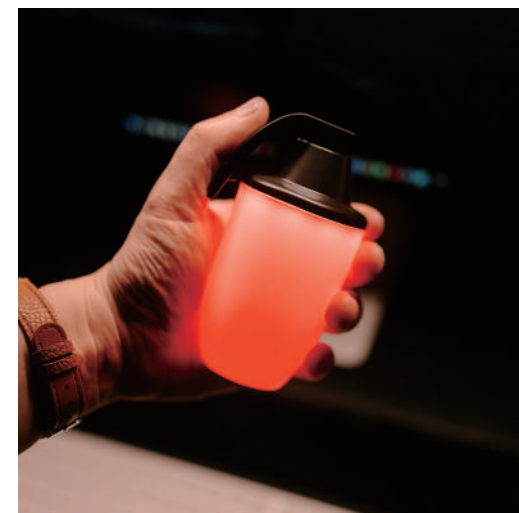

Battery capacity: 1800mAh

Product Size: 59*61*115mm

Product Box: 145*145*125mm(4pcs)

Outer Box Size: 455*455*400mm
(108pcs/27 color boxes)

Selling point

- ★ Bionic portable design
 - ★ IP44 waterproof
 - ★ Three-tone light
 - ★ Stepless dimming
 - ★ High-quality LED light source
- Uniform luminescence