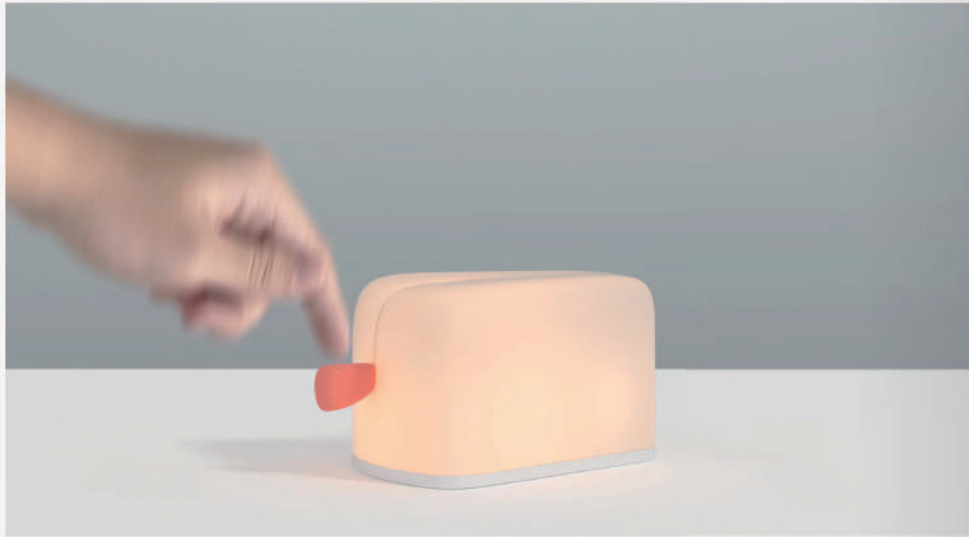

Creative Explanation

Based on white as the main color, the exterior design is inspired by a pre cut cake, cleverly placed on a plate. The switch of the lighting fixture is designed as a small knife for cutting cakes. With a gentle flick, it can light up warmly, and when turned off, it is a perfect decoration. Every detail of it exudes a tempting sweetness, making one unable to resist the urge to taste this warm radiance.