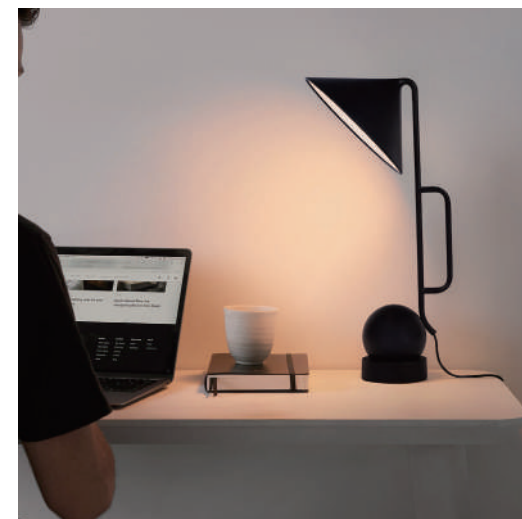

Basic parameters

Product Name: DUMBELL(M / S)

Model: P2325TA

Product Power: 7W/5W

Product color: Sand black

Product material: cast iron + hardware craftsmanship

Dimming function:

Short press for five levels of dimming,

long press for stepless dimming

Conversion color adjustment:

Short press (3000K/4000K/6500K)

Timing function: 3H, 6H, 12H

Input voltage: 5V, 3A, USB

Product Size: L216*W207*H462mm(M)

L216*W207*H462mm(S)

Product Box: 465*155*245mm(M)

325*125*180mm(S)

Selling point

★ 180° magnetic attraction with arbitrary Angle adjustment

★ Three-tone light

★ Stepless dimming ★ Timing function

★ Streamlined arc of the lampshade

★ Supports power supply from power banks, and the lamp can be moved for use