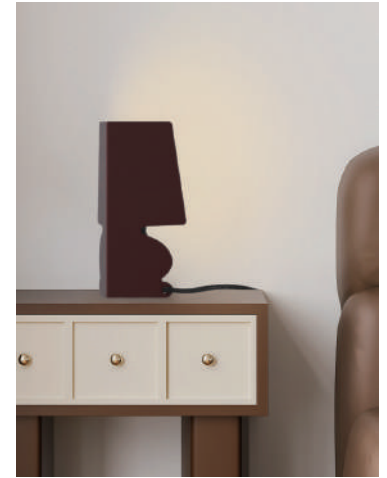

ROO-LIGHT

Exclusive Creative Atmosphere Light

Fenglang Li

China | Liaoning

LplusDesign and DA have collaborated to introduce a distinctive lighting piece—the Roo Lamp. Drawing inspiration from ancient Chinese tripod vessels, which symbolize stability and harmony, the design seamlessly merges deep cultural heritage with modern design innovation. Designer Li Fenglang artfully combines the timeless elements of the traditional tripod with contemporary design, transforming the lamp into not just a functional item, but a work of art that brightens every corner of modern living.