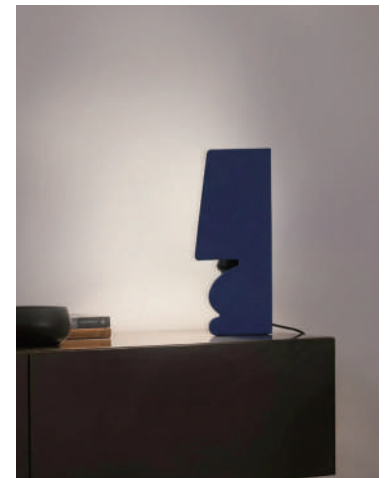

ROO-LIGHT

Exclusive Creative Atmosphere Light

Fenglang Li

China | Liaoning

LplusDesign and DA have collaborated to introduce a distinctive lighting piece—the Roo Lamp. Drawing inspiration from ancient Chinese tripod vessels, which symbolize stability and harmony, the design seamlessly merges deep cultural heritage with modern design innovation. Designer Li Fenglang artfully combines the timeless elements of the traditional tripod with contemporary design, transforming the lamp into not just a functional item, but a work of art that brightens every corner of modern living.