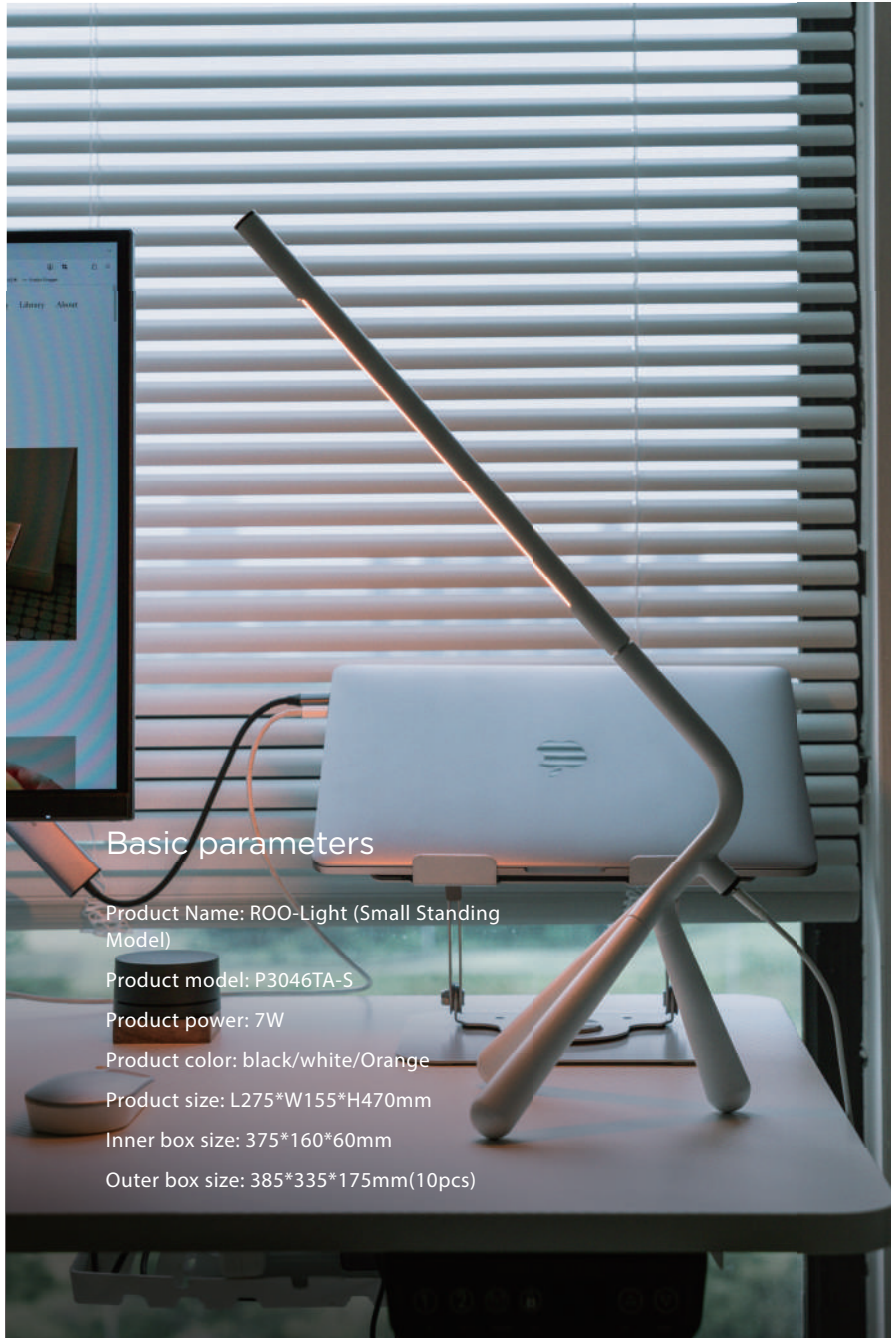

Basic parameters

Product Name: ROO-Light (Small Standing Model)

Product model: P3046TA-S

Product power: 7W

Product color: black/white/Orange

Product size: L275*W155*H470mm

Inner box size: 375*160*60mm

Outer box size: 385*335*175mm(10pcs)