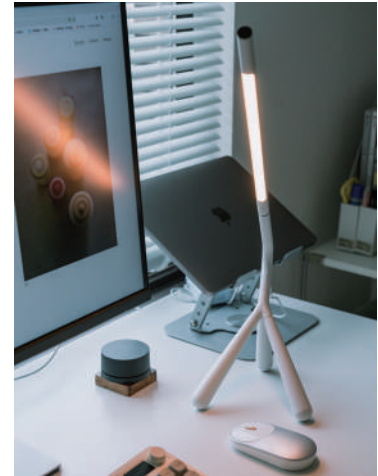

Basic parameters

Product Name: ROO-Light (Small Standing Model)

Product model: P3046TA-S

Product power: 7W

Product color: black/white/Orange

Product size: L275*W155*H470mm

Inner box size: 375*160*60mm

Outer box size: 385*335*175mm(10pcs)