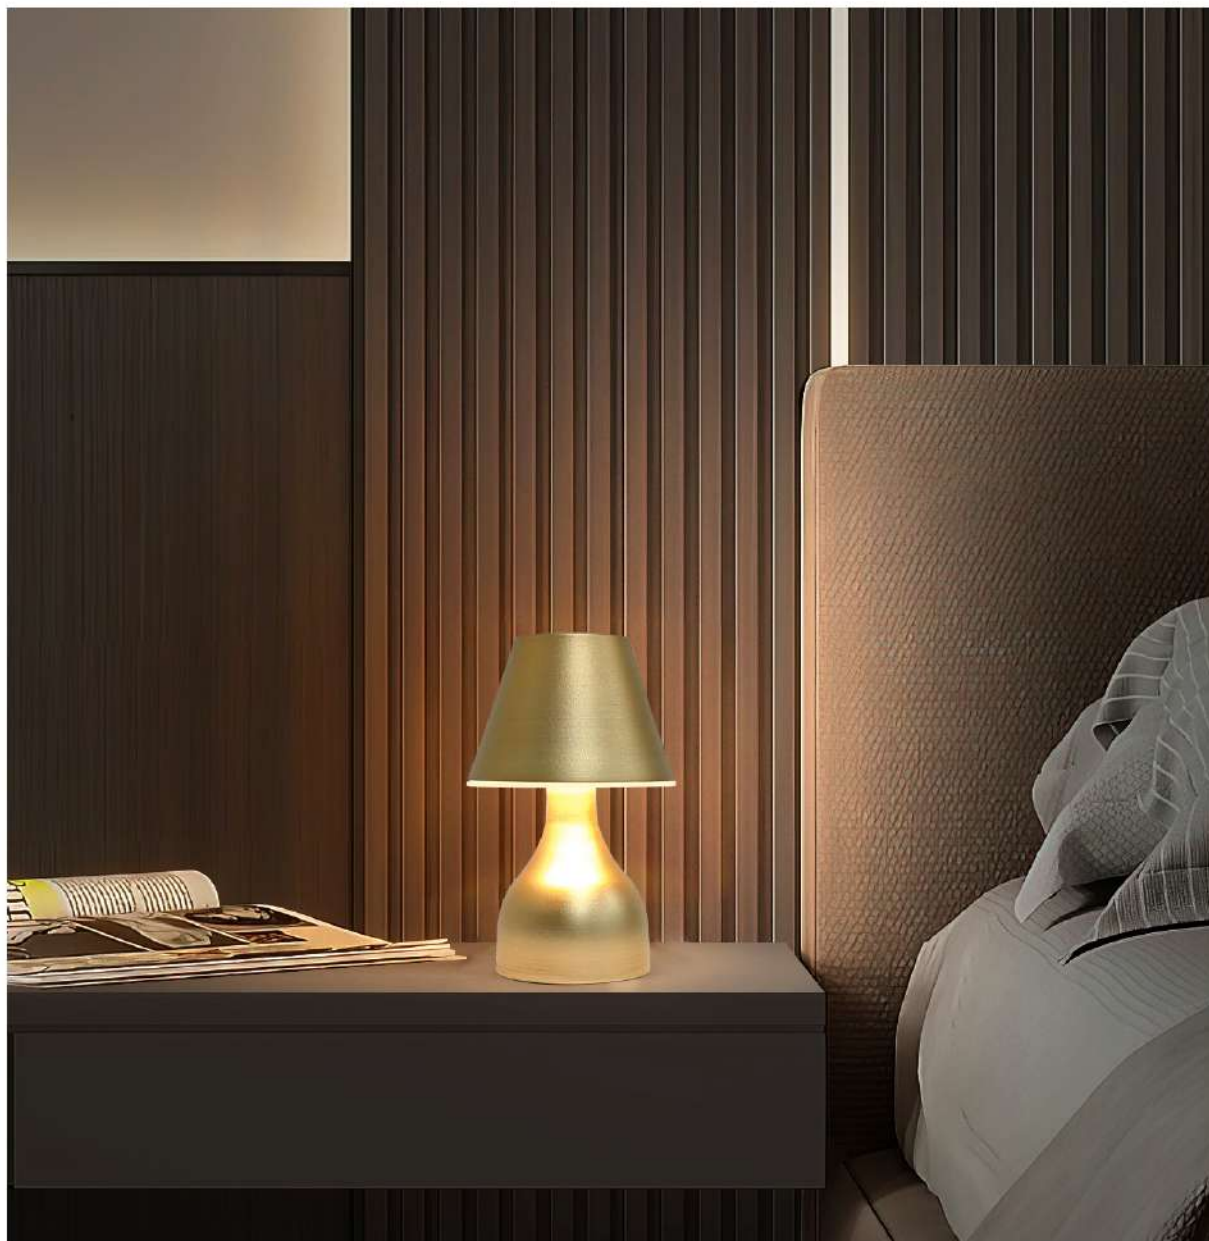

PRODUCT SERIES

Gold

AD1877

Light Size: D11*H17.5cm

Material: Aluminum+acrylic

Rated power: 3W

Dimming: Warm light