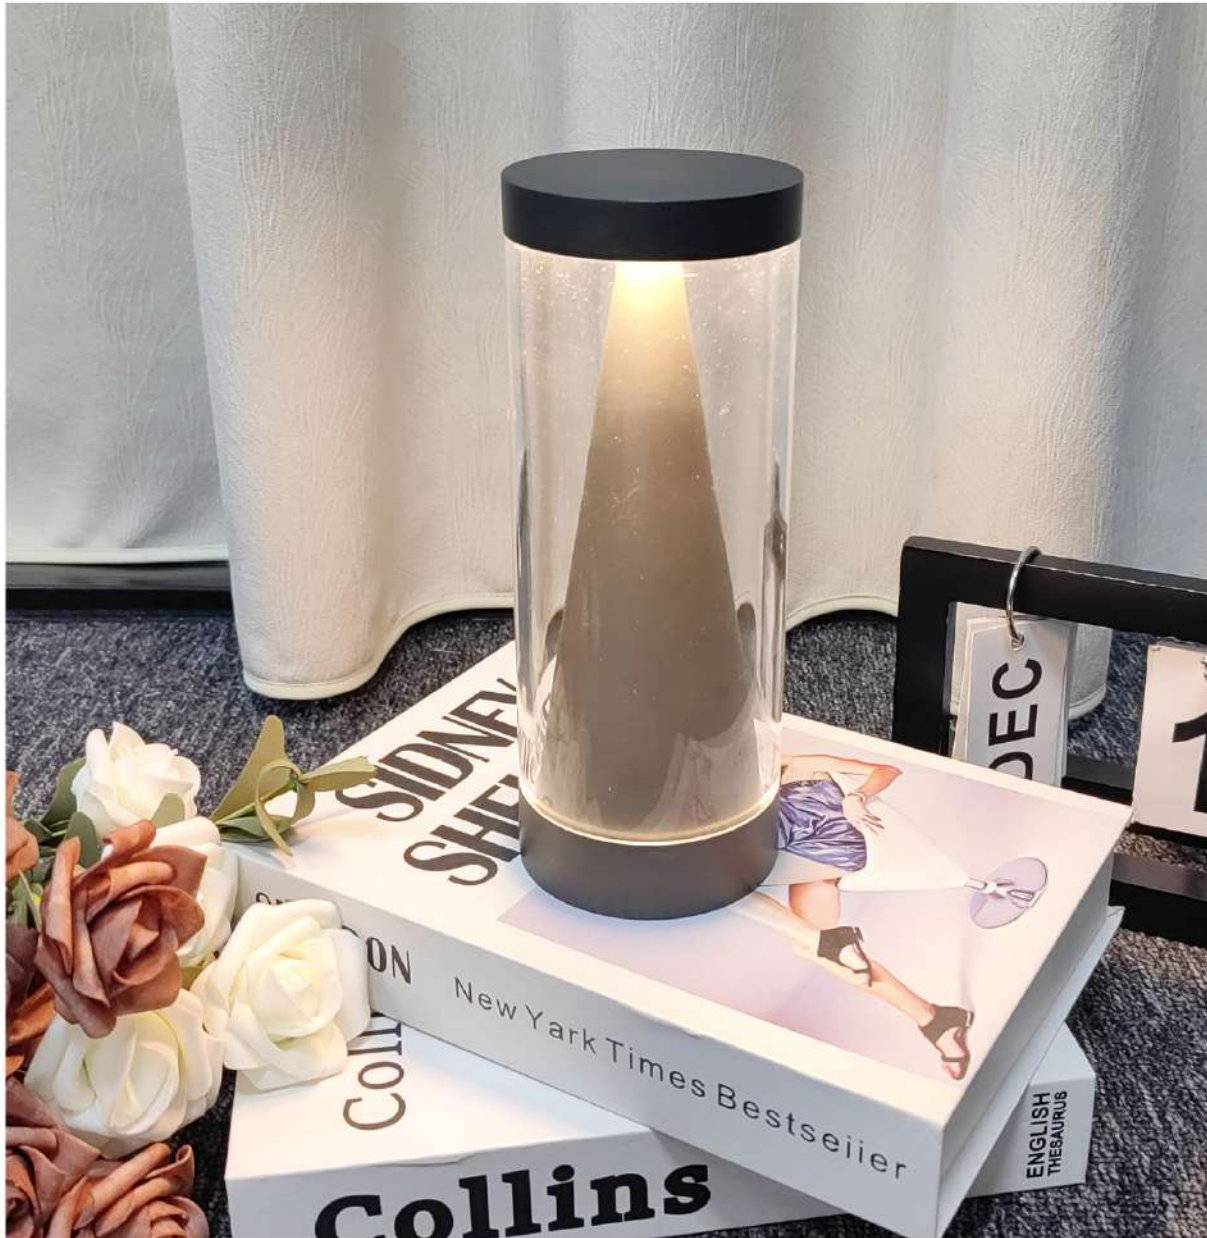

AD1870

Light Size: D5.8*H16.5cm

Material: Aluminum+ABS

Rated power: 3W

Dimming: 3CCT+stepless dimming

PRODUCT SERIES

Grey

AD1871

Light Size: D8*H20.5cm

Material: Aluminum+ acrylic

Rated power: 3W

Dimming: 3CCT+stepless dimming

PRODUCT SERIES

Apricot

AD1872

Light Size: D11*H11.5cm