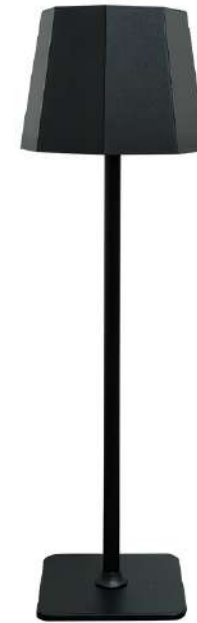

PRODUCT SERIES

Black