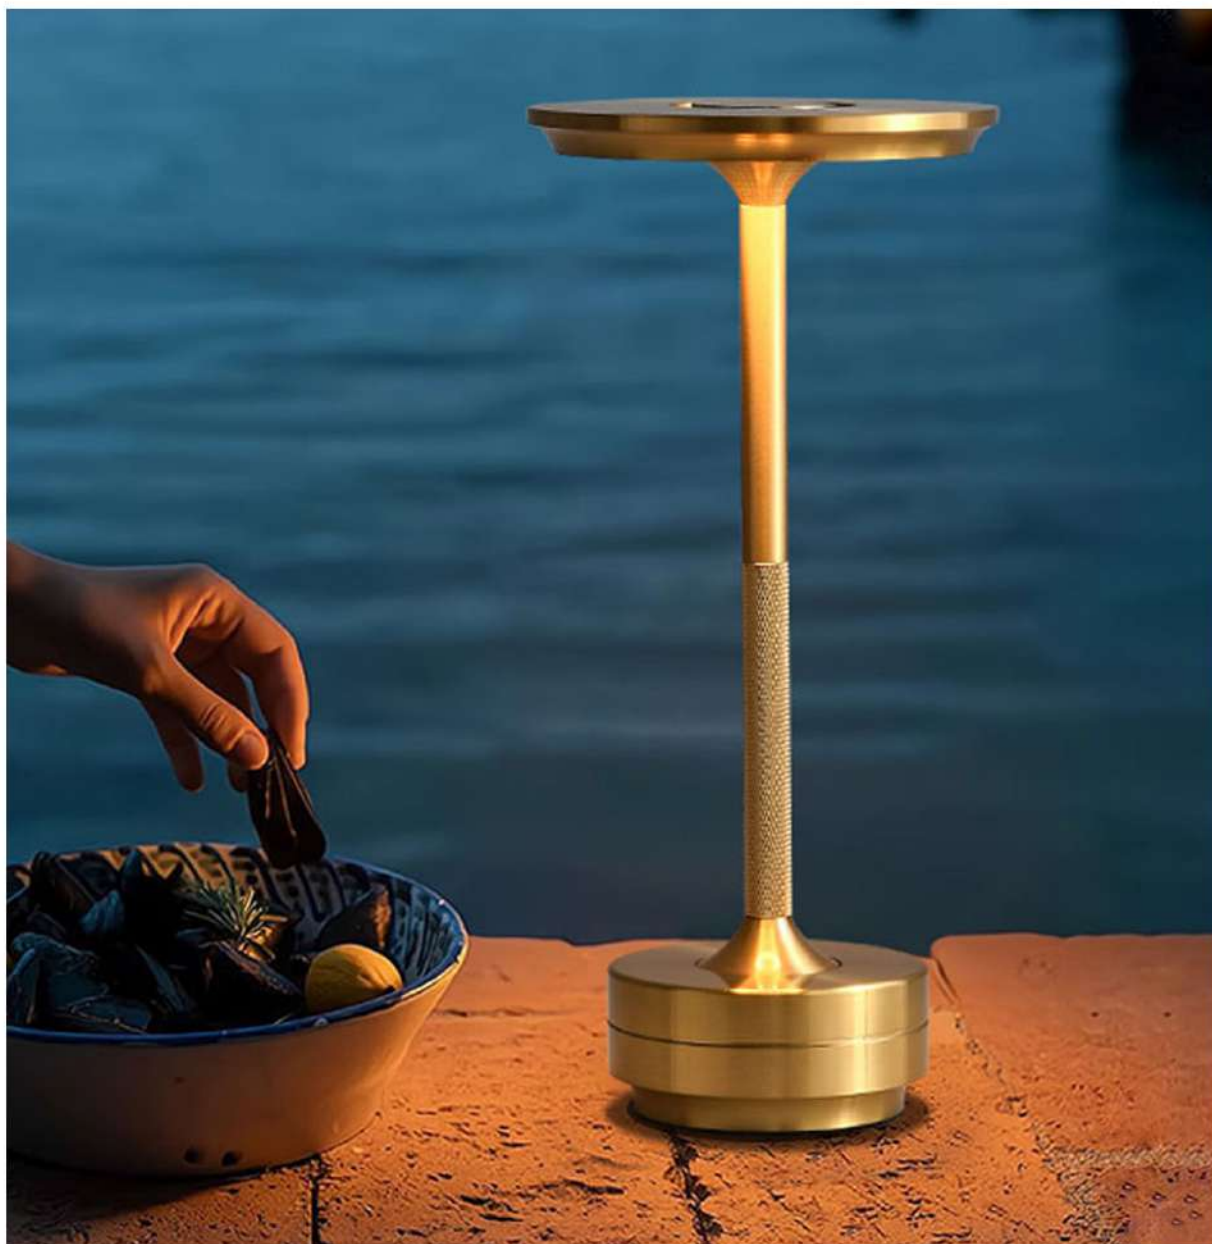

PRODUCT SERIES

Gold

Silver

Black

AD1801

Light Size: D13*H28.5cm

Material: Aluminum+ acrylic

Rated power: 4W

Dimming:3CCT+stepless dimming