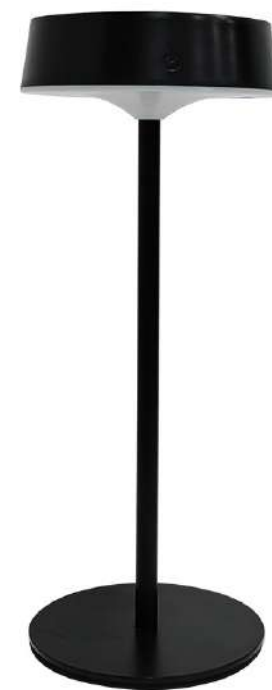

PRODUCT SERIES

Black

AD1876

Light Size: D13*H31.5cm

Material: Metal +acrylic

Rated power: 1W

Dimming: 3CCT+stepless dimming