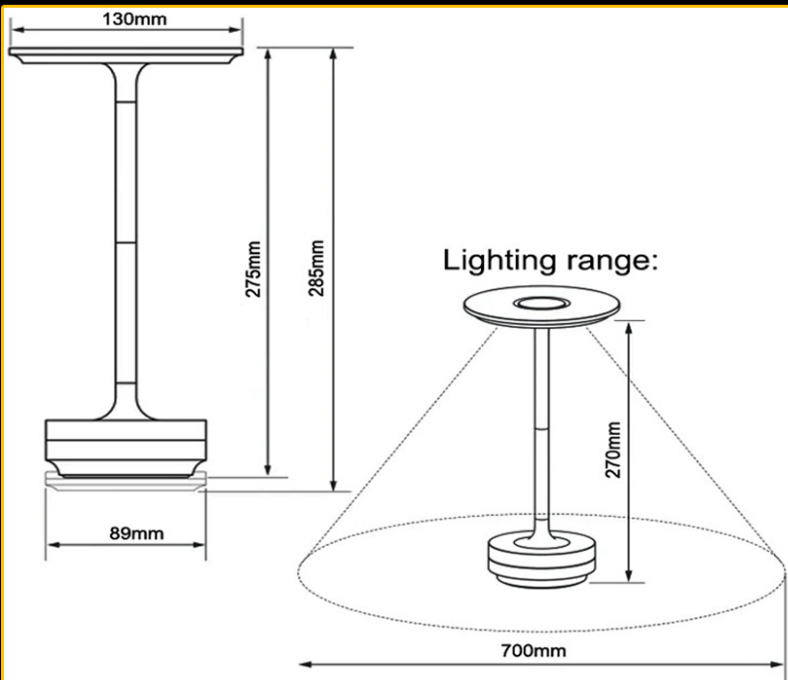

Portable Rechargeable LED Table Lamps manufacturer, Provide OEM & ODM services.

Best - Selling
in Europe and America

ANORA
— Lighting —

AD1801

Power: 4W
Voltage: 5V, 2A
CRI: Ra≥90
CCT & Dimming: 3CCT+ Stepless dimming
Switch mode: touch switch
Size: Φ13*H28.5cm
Size: Φ5.12*H11.22in
Light Efficiency: 80-85lm/w

Material: Aluminum + acrylic
Light body color: Gold / Silver / Black
Charging mode: Type C USB
Battery capacity: 4000mA
Lighting time: 8-10 hours
Color box: 13*13*29.5cm
PCS /CTN: 20pcs / ctn
Carton size: 67*53.5*31.5cm