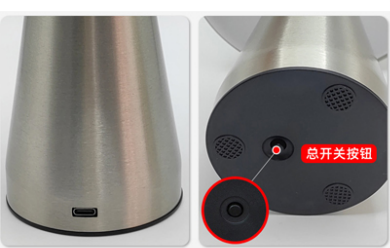

Portable Rechargeable LED Table Lamps manufacturer, Provide OEM & ODM services.

Best - Selling
in Europe and America

AD1815

Power: 3W
Voltage: 5V, 2A
CRI: Ra≥90
CCT & Dimming: 3CCT+Stepless dimming
Switch mode: touch switch
Size: Φ15.5*H21cm
Size: Φ6.1*H8.27in
Light Efficiency: 80-85lm/w

Material: Iron + acrylic
Light body color: Gold / Silver / Rose gold
Charging mode: Type C USB
Battery capacity: 1800mA
Lighting time: 6-8 hours
Color box: 16*16*22.5cm
PCS /CTN: 20pcs / ctn
Carton size: 82.5*33.5*46cm