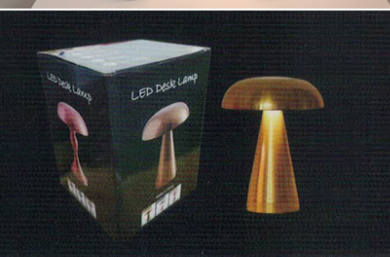

Portable Rechargeable LED Table Lamps manufacturer, Provide OEM & ODM services.

Best - Selling
in Europe and America

AD1815

Power: 3W
Voltage: 5V, 2A
CRI: Ra≥90
CCT & Dimming: 3CCT+Stepless dimming
Switch mode: touch switch
Size: Φ15.5*H21cm
Size: Φ6.1*H8.27in
Light Efficiency: 80-85lm/w

Material: Iron + acrylic
Light body color: Gold / Silver / Rose gold
Charging mode: Type C USB
Battery capacity: 1800mA
Lighting time: 6-8 hours
Color box: 16*16*22.5cm
PCS /CTN: 20pcs / ctn
Carton size: 82.5*33.5*46cm