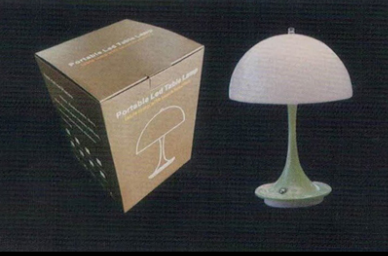

Portable Rechargeable LED Table Lamps manufacturer, Provide OEM & ODM services.

Best - Selling
in Europe and America

ANORA
— Lighting —

AD1823

Power: 3W
Voltage: 5V, 2A
CRI: Ra≥90
CCT & Dimming: 3CCT+Stepless dimming
Switch mode: touch switch
Size: Φ16*H23cm
Size: Φ6.3*H9.06in
Light Efficiency: 80-85lm/w

Material: Aluminum + ABS
Light body color: Black / White / Grey / Wine red / Blue / Dark green / Yellow / Pink / Apricot color
Charging mode: Type C USB
Battery capacity: 1800mA
Lighting time: 6-8hours
Color box: 18.5*18.5*25.4cm
PCS /CTN: 10pcs/ctn
Carton size: 94.5*39*27.5cm