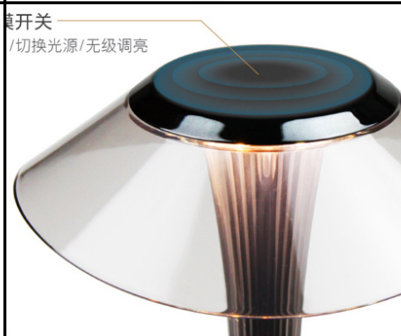

Portable Rechargeable LED Table Lamps manufacturer, Provide OEM & ODM services.

Best - Selling  
in Europe and America

**ANORA**  
— Lighting —

**AD2801**

Power: 3W  
Voltage: 5V, 2A  
CRI: Ra≥90  
CCT & Dimming: 3CCT+ Stepless dimming  
Switch mode: touch switch  
Size: 15\*15\*35.5CM  
Size: 5.9\*5.9\*13.98in  
Light Efficiency: 80-85lm/w

Material: ABS  
Light body color: Grey / Rose gold  
Charging mode: Type C USB  
Battery capacity: 1200mA  
Lighting time: 4-6 hours  
Color box: 15\*15\*36cm  
PCS /CTN: 24pcs / ctn  
Carton size: 68\*51\*60.5cm