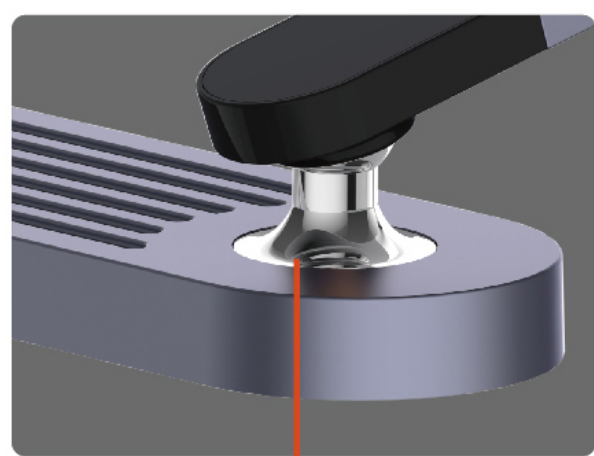

### Features:

- Three color temperature
- Side panel lighting
- Soft light
- Anti glare
- Touch stepless dimming
- Delayed light off function

Light Body Color: Metallic Grey

### Wireless charging is optional - BI -1131C

Light Body Color: Matt White

Electroplated joint, multi angle rotation.

### Multi angle rotation, folding design, small package.

Light Body Color: Matt Black

**Note:** If the product color changes, the actual color will be as produced at that time.