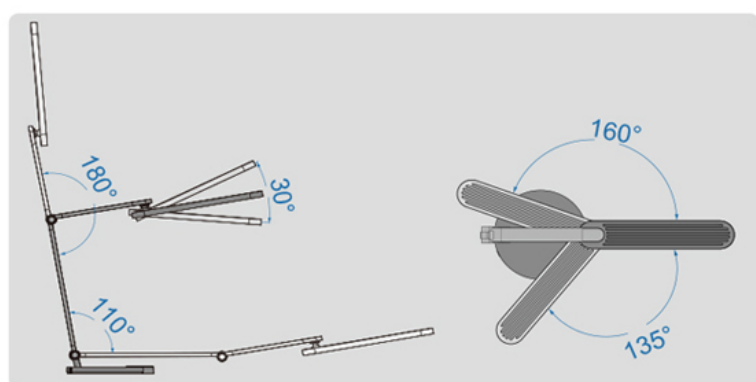

### Wireless charging is optional - BI -1131C

Light Body Color: Matt White

Electroplated joint, multi angle rotation.

### Multi angle rotation, folding design, small package.

Light Body Color: Matt Black

**Note:** If the product color changes, the actual color will be as produced at that time.