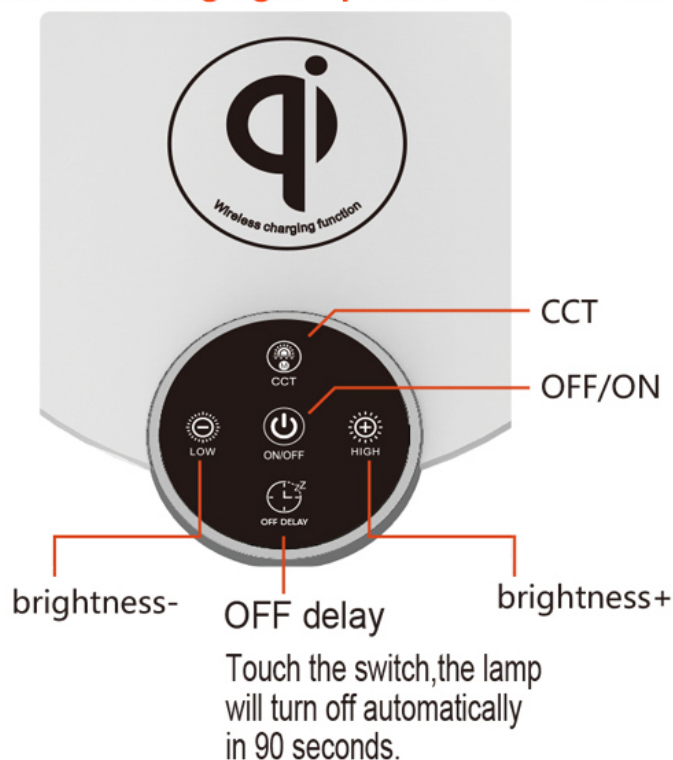

### Features:

- Three color temperature
- Side panel lighting
- Soft light
- Anti glare
- Touch stepless dimming
- Delayed light off function

Light Body Color: Metallic Grey

### Description:

Power: 10W

Voltage: AC100-240V, DC12V

Colour Temp: 3000K-4000K-5500K

Lumen: 480 Max

CRI: ≥90Ra

### Wireless charging is optional - BI -1131C

Light Body Color: Matt White

Electroplated joint, multi angle rotation.

### Multi angle rotation, folding design, small package.

Light Body Color: Matt Black

**Note:** If the product color changes, the actual color will be as produced at that time.