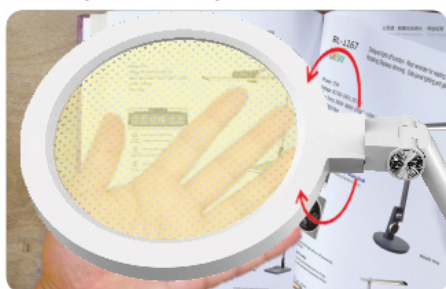

MODEL NO.: BI -1304

Features:

- LCD display of time
- Digital display of delay off function
- Three color temperature
- Anti-glare stereoscopic light source
- Double dimming function
- Soft light
- With pen holder

Description:

Power: 12W
 Voltage: AC100-240V, DC12V
 Colour Temp: 3000K-4000K-6000K
 Lumen: 610 Max
 CRI: ≥90Ra

Transparent optical mirror lampshade

Lampshade can be rotated in 180°

MODEL NO.: BI -1304T

Features:

- LCD display of time
- Digital display of delay off function
- Three color temperature
- Anti-glare stereoscopic light source
- Double dimming function
- Soft light
- With pen holder

Description:

Power: 12W
 Voltage: AC100-240V, DC12V
 Colour Temp: 3000K-4000K-6000K
 Lumen: 610 Max
 CRI: ≥90Ra

Transparent optical mirror lampshade

With night light

Lampshade can be rotated in 180°

pen holder

LCD display of time

Note: If the product color changes, the actual color will be as produced at that time.