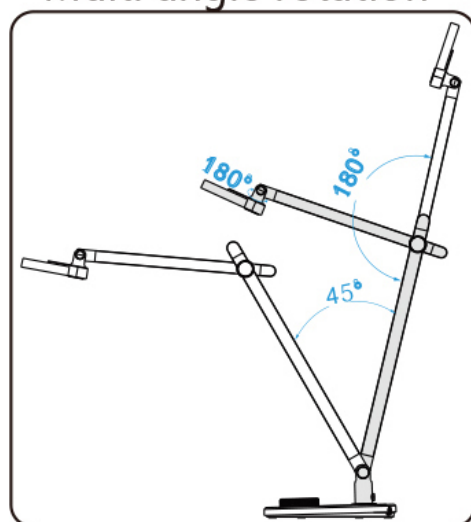

Three color temperature, Side panel lighting, **Soft light**, Anti glare

Multi angle rotation

Note: If the product color changes, the actual color will be as produced at that time.