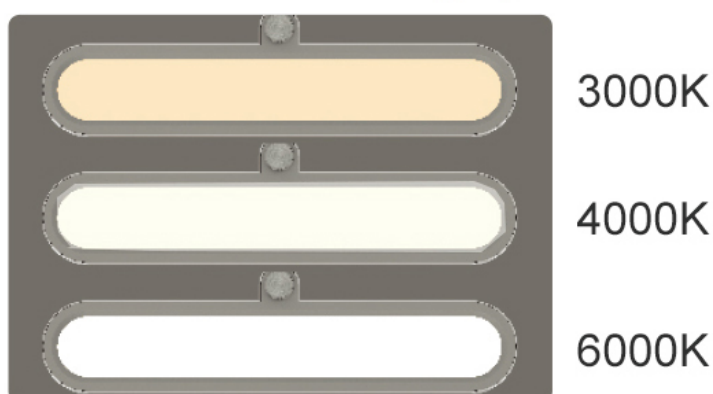

MODEL NO.: BI -1892

Features:

- Delayed light off function
- Rest reminder for reading
- Three color temperature
- Rotating stepless dimming
- Side panel lighting
- Anti glare
- Soft light

Description:

Power: 12W

Voltage: AC100-240V, DC12V

Colour Temp: 3000K-4000K-6000K

Lumen: 620 Max

CRI: ≥90Ra

Brushed Silver

Metalic rotary knob

Rotating Stepless dimming

Metallic Grey

Three color temperature, Side panel lighting, **Soft light**, Anti glare

Multi angle rotation

Note: If the product color changes, the actual color will be as produced at that time.